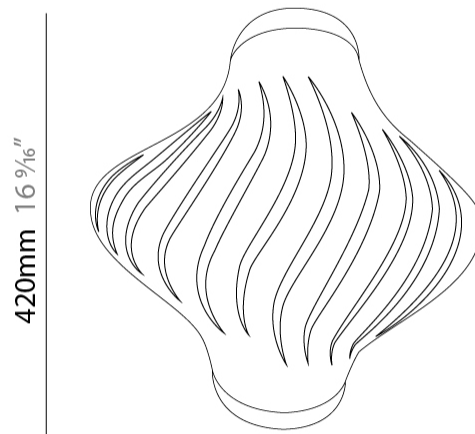

PROJECT	_____
TYPE	_____
SPECIFIER	_____
QUANTITY	_____
DATE	_____

HELIOS SURFACE

D62026-

base number   Finish
Options

1. To build a product code in our configurator select the specify button on the base model # product page
2. To build a manual product code on this datasheet choose from the options listed below in blue font and add the suffix to the base model #

GENERAL

Series: Helios
Brand: Linea Zero
Division: Design
Mounting Type: Surface
Mounting Location: Ceiling
Subcategory: Ambient

PHYSICAL

Shape: Abstract
Length (mm): 520
Length (in): 20 1/2
Width (mm): 260
Width (in): 10 1/4
Height (mm): 420
Height (in): 16 9/16
Light Distribution: Downlight
Diffuser: Polilux™ Shade - See Finish Options
Fixture Finish: WHI / BLK / PBL / POR / PGN / COP / NGD / PKM / SIL
Fixture Material: Polilux™/ Metal holder

ELECTRICAL

Number of Lamps: 2
Lamp Type: LED Retrofit
Bulb Included: Bulb Not Included
Max. Wattage Per Lamp (W): 7
Lamp Base: E26
Input Voltage (V): 120
Upon Request: 277Vac / GU24

LED

OPTICAL

RATINGS AND CERTIFICATIONS

Certified By: Certified for North American Standards
IP rating: IP20